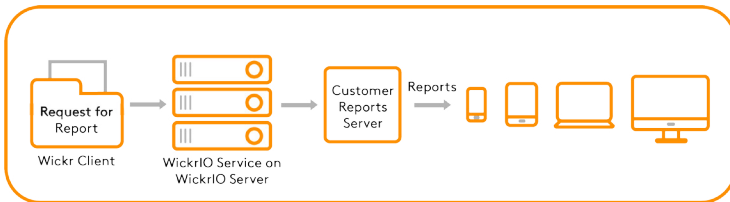

WICKR IO

Secure, Connect, Automate. Everything.

Wickr is the world's most secure communication platform designed to protect your organization's most important conversations. WickrIO is our integration capability that works seamlessly with your everyday business workflows and takes advantage of our industry-leading end to end encryption, ephemerality and data retention capabilities.

TRUSTED BY MILLIONS OF USERS WORLDWIDE TO PROTECT PRIVATE COMMUNICATIONS

WickrIO connections for third party platform integrations (such as Slack®, Zendesk®, Pagerduty®, Git, etc), broadcast messaging, or other custom business operation functions. Using Wickr Pro and Enterprise apps, your integrated workflow communications are encrypted and only designated Wickr recipients can access it.

✓ **Flexible BOT Integrations:** Connecting your workflows and applications to Wickr has never been easier. The WickrIO BOT uses the Hubot framework so you can take advantage of 1,000's of Hubot integrations or custom-build and commit your own.

✓ **Bespoke integrations:** With WickrIO API, you can quickly integrate your business processes into a secure & ephemeral place to share content, such as posting sensitive documents. Wickr provides a standard set of API calls to create messages, rooms, and sending information to a user or group of users.