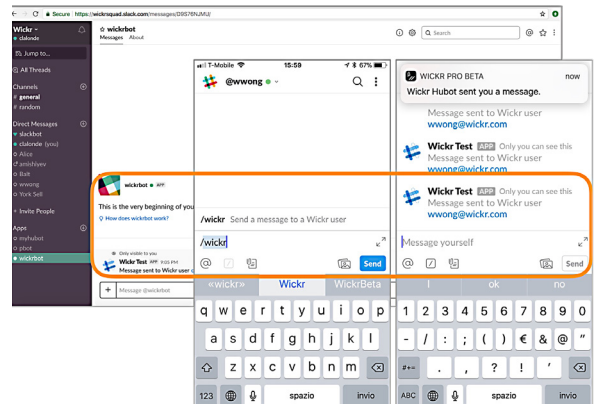

TRUSTED BY MILLIONS OF USERS WORLDWIDE TO PROTECT PRIVATE COMMUNICATIONS

WickrIO connections for third party platform integrations (such as Slack®, Zendesk®, Pagerduty®, Git, etc), broadcast messaging, or other custom business operation functions. Using Wickr Pro and Enterprise apps, your integrated workflow communications are encrypted and only designated Wickr recipients can access it.

✓ **Flexible BOT Integrations:** Connecting your workflows and applications to Wickr has never been easier. The WickrIO BOT uses the Hubot framework so you can take advantage of 1,000's of Hubot integrations or custom-build and commit your own.

✓ **Bespoke integrations:** With WickrIO API, you can quickly integrate your business processes into a secure & ephemeral place to share content, such as posting sensitive documents. Wickr provides a standard set of API calls to create messages, rooms, and sending information to a user or group of users.

✓ **Slack - Take sensitive conversations to Wickr:** WickrIO BOT integrates with Slack – provides an easy to access function when communicating sensitive information; simply "/wickr", "/createconv", "/createroom" and add user(s).