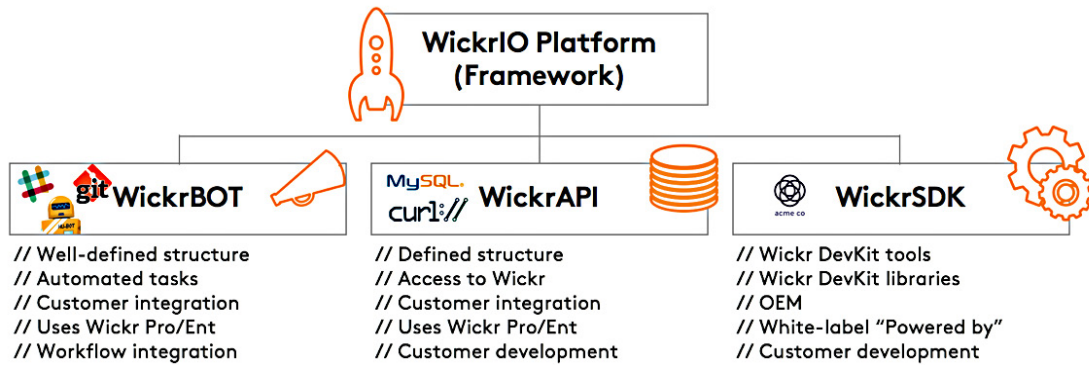

WICKR IO

Secure, Connect, Automate. Everything.

Wickr is the world's most secure communication platform designed to protect your organization's most important conversations. WickrIO is our integration capability that works seamlessly with your everyday business workflows and takes advantage of our industry-leading end to end encryption, ephemerality and data retention capabilities.

TRUSTED BY MILLIONS OF USERS WORLDWIDE TO PROTECT PRIVATE COMMUNICATIONS

WickrIO connections for third party platform integrations (such as Slack®, Zendesk®, Pagerduty®, Git, etc), broadcast messaging, or other custom business operation functions. Using Wickr Pro and Enterprise apps, your integrated workflow communications are encrypted and only designated Wickr recipients can access it.

✓ **Flexible BOT Integrations:** Connecting your workflows and applications to Wickr has never been easier. The WickrIO BOT uses the Hubot framework so you can take advantage of 1,000's of Hubot integrations or custom-build and commit your own.

✓ **Bespoke integrations:** With WickrIO API, you can quickly integrate your business processes into a secure & ephemeral place to share content, such as posting sensitive documents. Wickr provides a standard set of API calls to create messages, rooms, and sending information to a user or group of users.